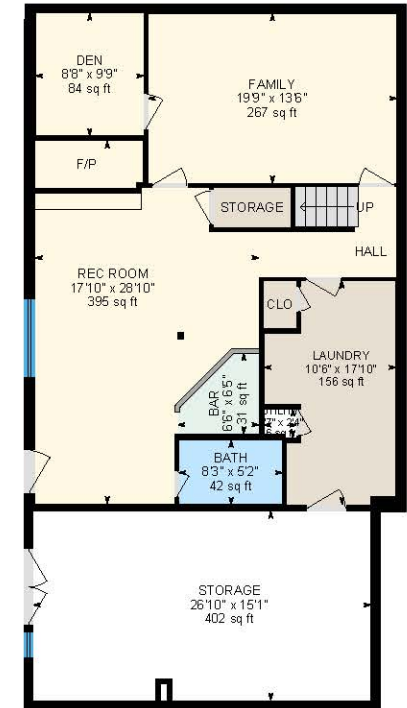

521 E Main St, Loretto, TN

Main Building: Above Grade Finished Area 2969.46 sq ft

PREPARED: 2024/03/12