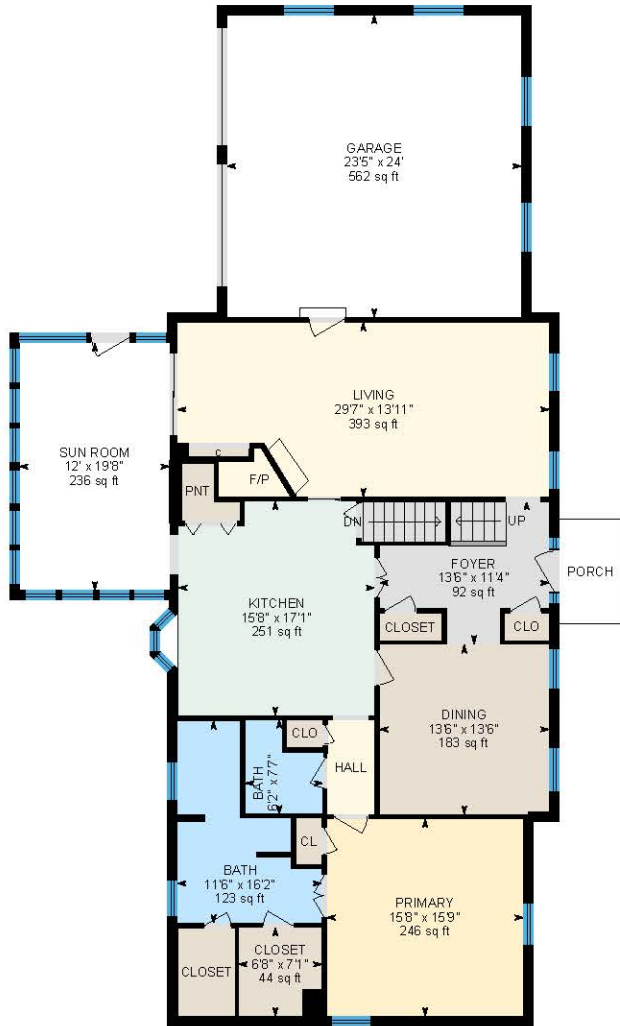

521 E Main St, Loretto, TN

Main Building: Above Grade Finished Area 2969.46 sq ft

PREPARED: 2024/03/12