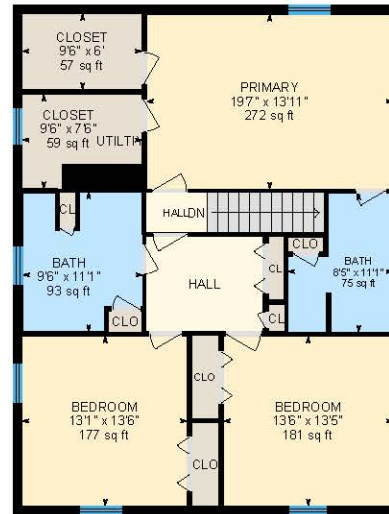

521 E Main St, Loretto, TN

Main Building: Above Grade Finished Area 2969.46 sq ft

PREPARED: 2024/03/12