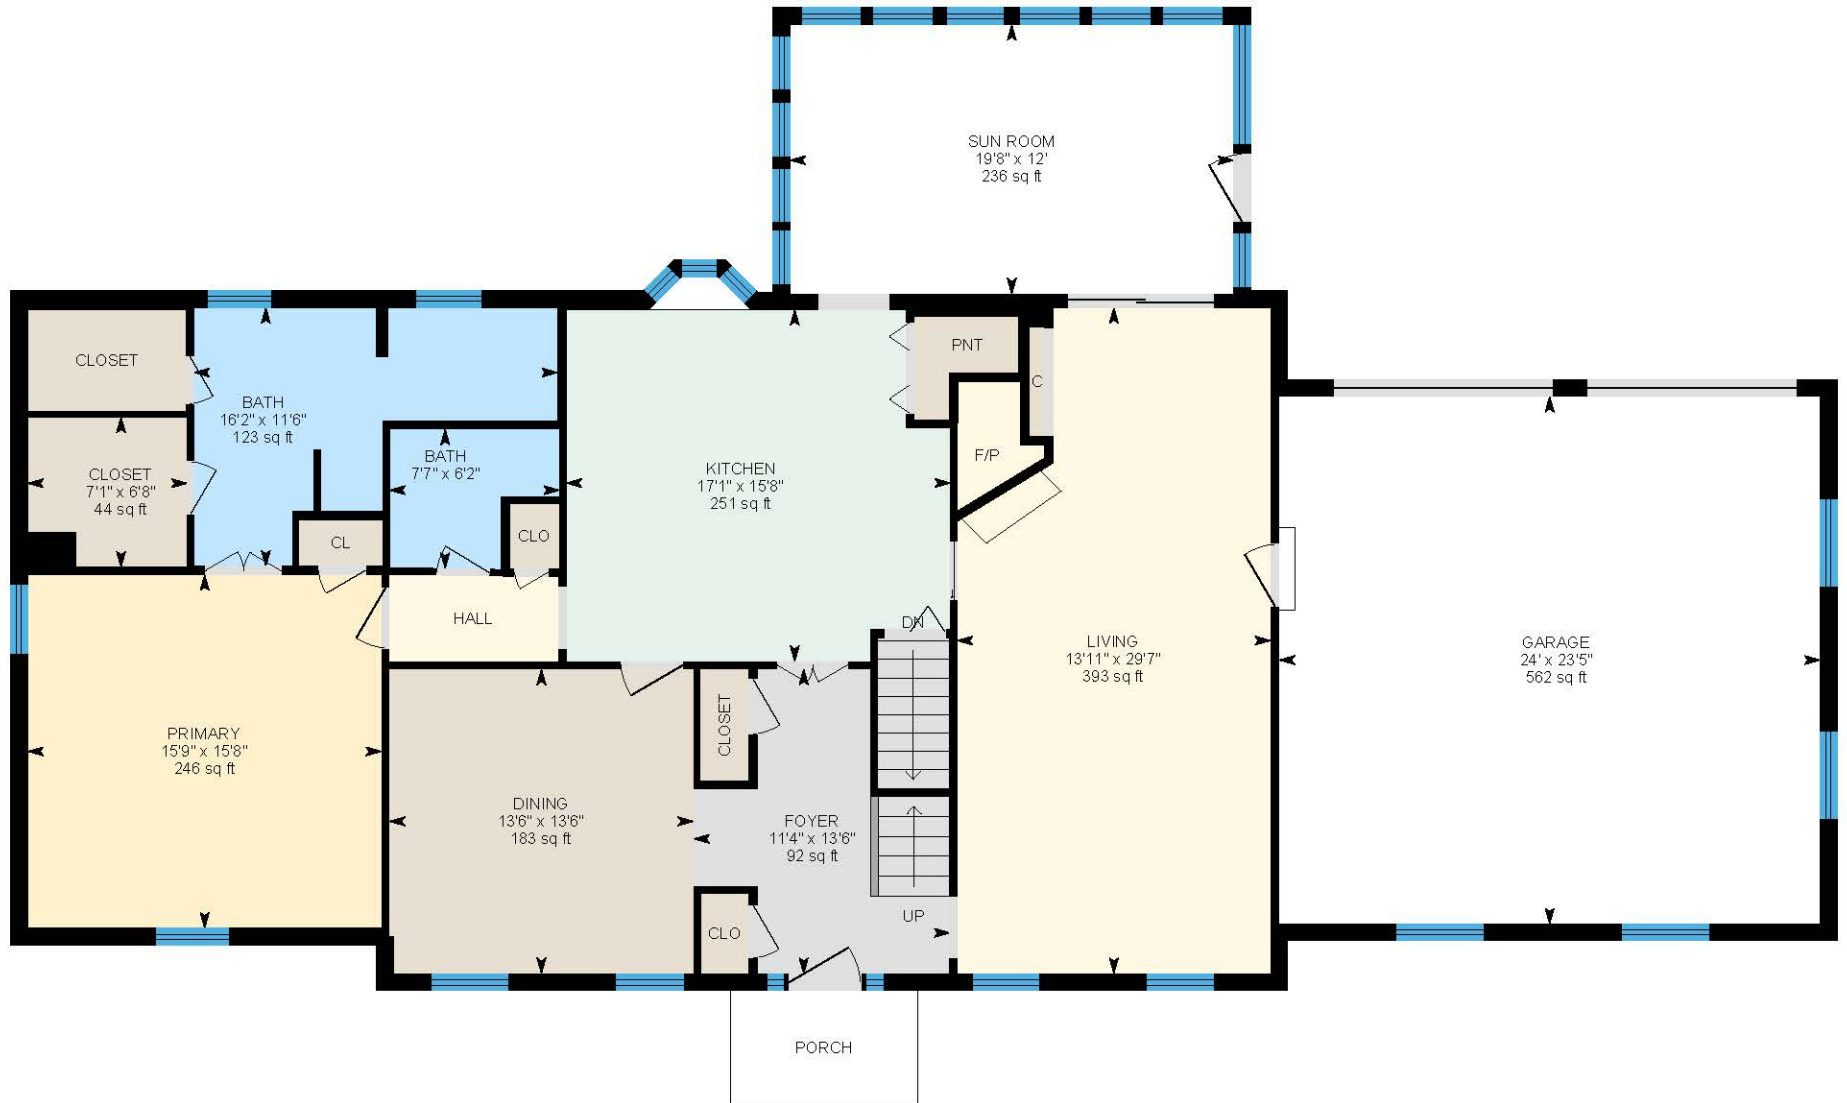

# 521 E Main St, Loretto, TN

Main Floor Finished Area 1714.16 sq ft  
Unfinished Area 887.21 sq ft

PREPARED: 2024/03/12